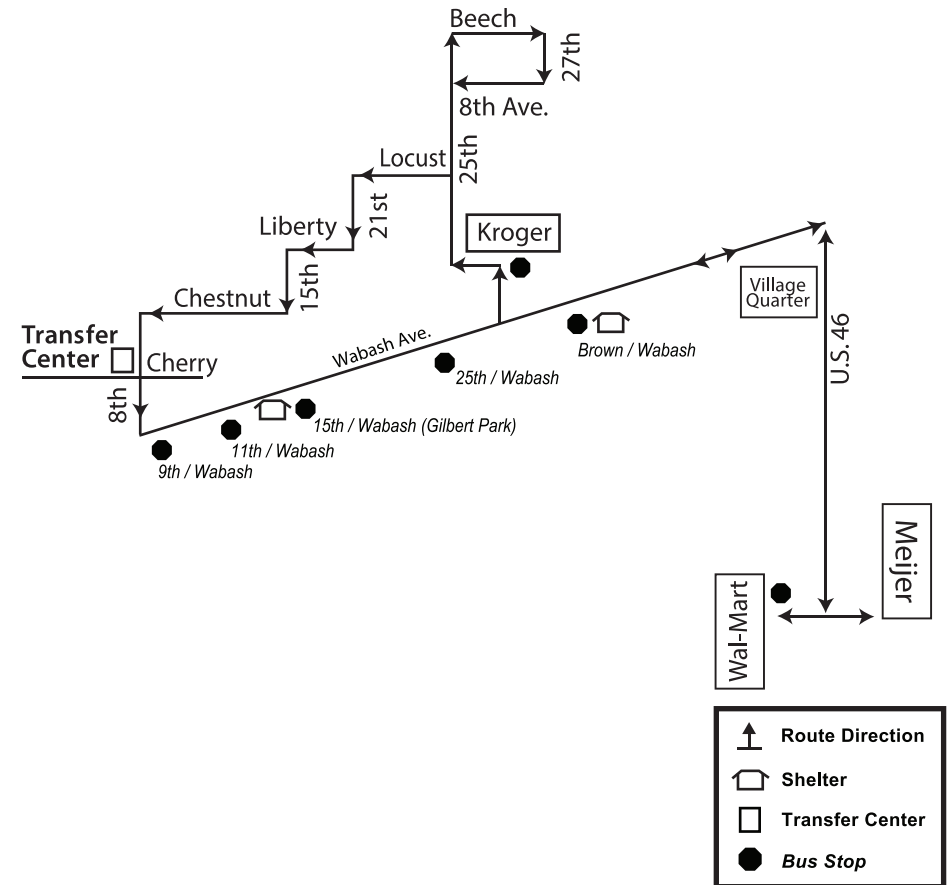

E. WABASH / E. LOCUST

Ride this bus if you are going to...

**East Wal-Mart
Walgreens
Kroger's East**

TURN BY TURN ROUTE

- Leave Transfer Center at 15 minutes past the hour.
- Travel south on 8th Street to Wabash.
- Travel east on Wabash Ave. to Hwy. 46.
- Turn right on Hwy. 46 to Wal-Mart.
- Leave Wal-Mart to Hwy. 46.
- Turn left on Wabash to Kroger's.
- Leave Kroger's & turn right on 25th to Beech.
- Turn right on Beech to 27th.
- Turn right on 27th to 8th Ave.
- Turn right on 8th Ave. to 25th.
- Turn left on 25th to Locust.
- Turn right on Locust to 21st.
- Turn left on 21st to Liberty.
- Turn right on Liberty to 15th.
- Turn left on 15th to Chestnut.
- Turn right on Chestnut to 8th St.
- Turn left on 8th St. to return to the Transfer Center.

* ALL MAPS ARE REPRESENTATIONS OF ROUTES AND ARE NOT OF ACTUAL SCALE.

On Request

Spectrum	Woodridge Circle Drive
Harrison College	C.A.R.S.
Woodridge Motel	Liberty Village
Meijer	Village Quarter

Transfer Center	25th & Wabash	East Wal-Mart	Kroger East	Transfer Center
6:15	6:20	6:28	6:45	7:00
7:15	7:20	7:28	7:45	8:00
8:15	8:20	8:28	8:45	9:00
9:15	9:20	9:28	9:45	10:00
10:15	10:20	10:28	10:45	11:00
11:15	11:20	11:28	11:45	12:00
12:15	12:20	12:28	12:45	1:00
1:15	1:20	1:28	1:45	2:00
2:15	2:20	2:28	2:45	3:00
3:15	3:20	3:28	3:45	4:00
4:15	4:20	4:28	4:45	5:00
5:15	5:20	5:28	5:45	6:00